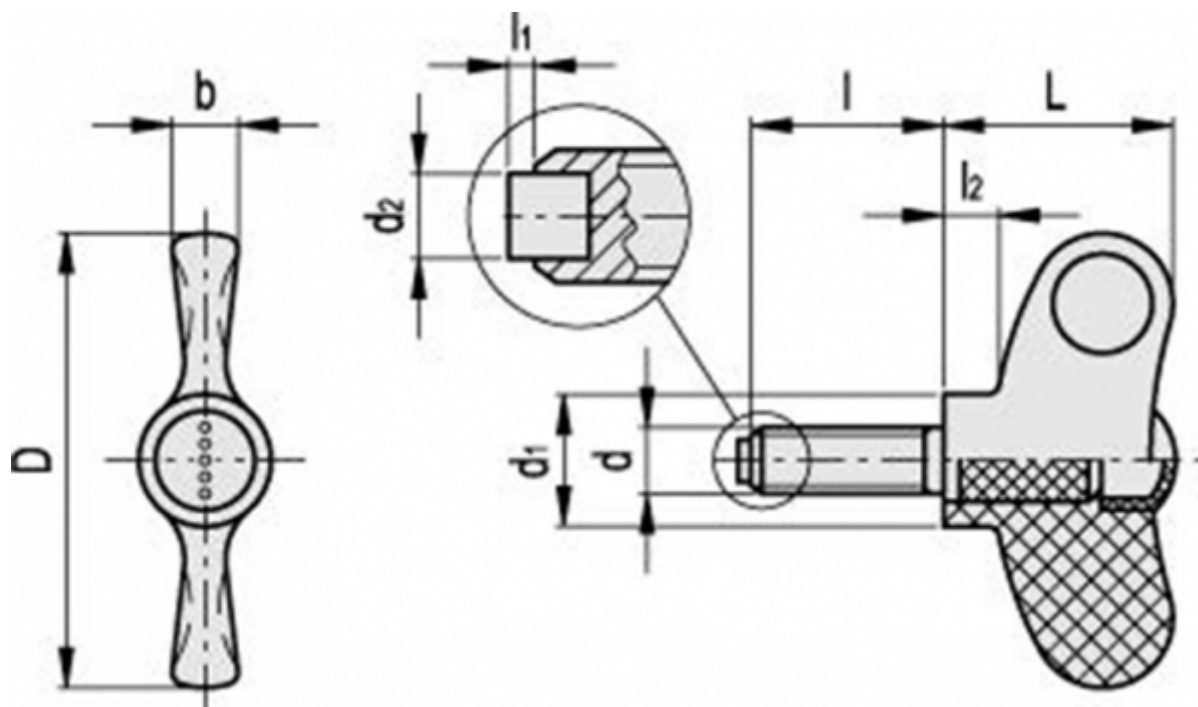

Article number: 23022245566

Description: Wing screw with bolt EWN.48-SST-p-M6x20-PO-C6

Measures

$b = 7$

$D = 48$

$d = 6$

$d1 = 13.5$

$l = 20$

$l1 = 1.5$

$l2 = 5.5$

$L = 24$

Weight in (g) = 13